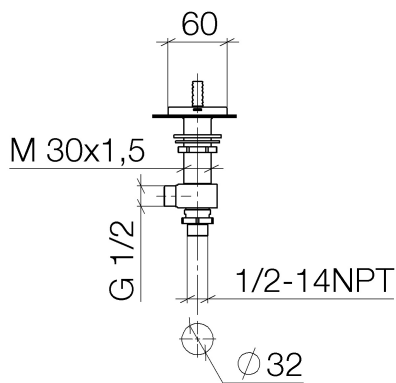

## Bathtub - CL.1

Deck valve counter-clockwise closing hot - polished chrome

Article number: 20 001 706-00

- WAVE structure
- 1-1/4" hole diameter
- Flange 2-3/8" x 2-3/8"
- Fittings group in compliance with DIN 4109: 1
- (ADA)

## Dimensional drawing

All dimensions in mm / inch = mm x 0,0394

Bathtub - CL.1

Deck valve counter-clockwise closing hot - polished chrome

Article number: 20 001 706-00

### Flow rate chart

## Bathtub - CL.1

Deck valve counter-clockwise closing hot - polished chrome

Article number: 20 001 706-00