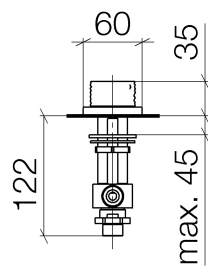

## Bathtub - CL.1

Deck valve counter-clockwise closing hot - polished chrome

Article number: 20 001 706-00

- WAVE structure
- 1-1/4" hole diameter
- Flange 2-3/8" x 2-3/8"
- Fittings group in compliance with DIN 4109: 1
- (ADA)

## Dimensional drawing

All dimensions in mm / inch = mm x 0,0394

Bathtub - CL.1

Deck valve counter-clockwise closing hot - polished chrome

Article number: 20 001 706-00

## Bathtub - CL.1

Deck valve counter-clockwise closing hot - polished chrome

Article number: 20 001 706-00