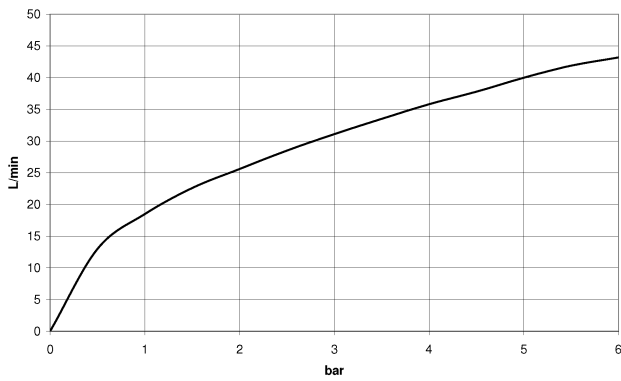

## Dimensional drawing

All dimensions in mm / inch = mm x 0,0394

Bathtub - CL.1

Deck valve counter-clockwise closing hot - polished chrome

Article number: 20 001 706-00

### Flow rate chart